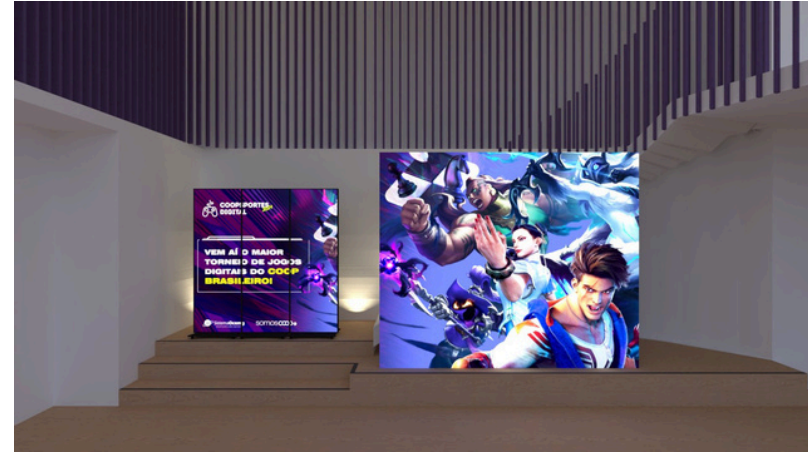

Entrada

Túnel Infinity

Escada

3 Totens de Led
Painel de Led 3,00M x 2,50M